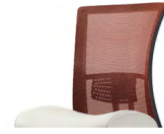

Left: Seating shown in Allante Free, Bright White. Mesh backs shown in Natural. Right: Seating shown in Allante FFree, Bright White. Mesh backs shown in Vion mesh colors.

Mesh backs

High Back

Medium Back

Armless Task

Armchair

Stool

Mesh colors

Natural

Paprika

Stone

Black Cherry

Dust

Ivory

Aqua

Rope

Blue

Black

Share a vision

Seating with fixed arms shown in Allante FFree, Bright White. Mesh backs shown in Aqua.